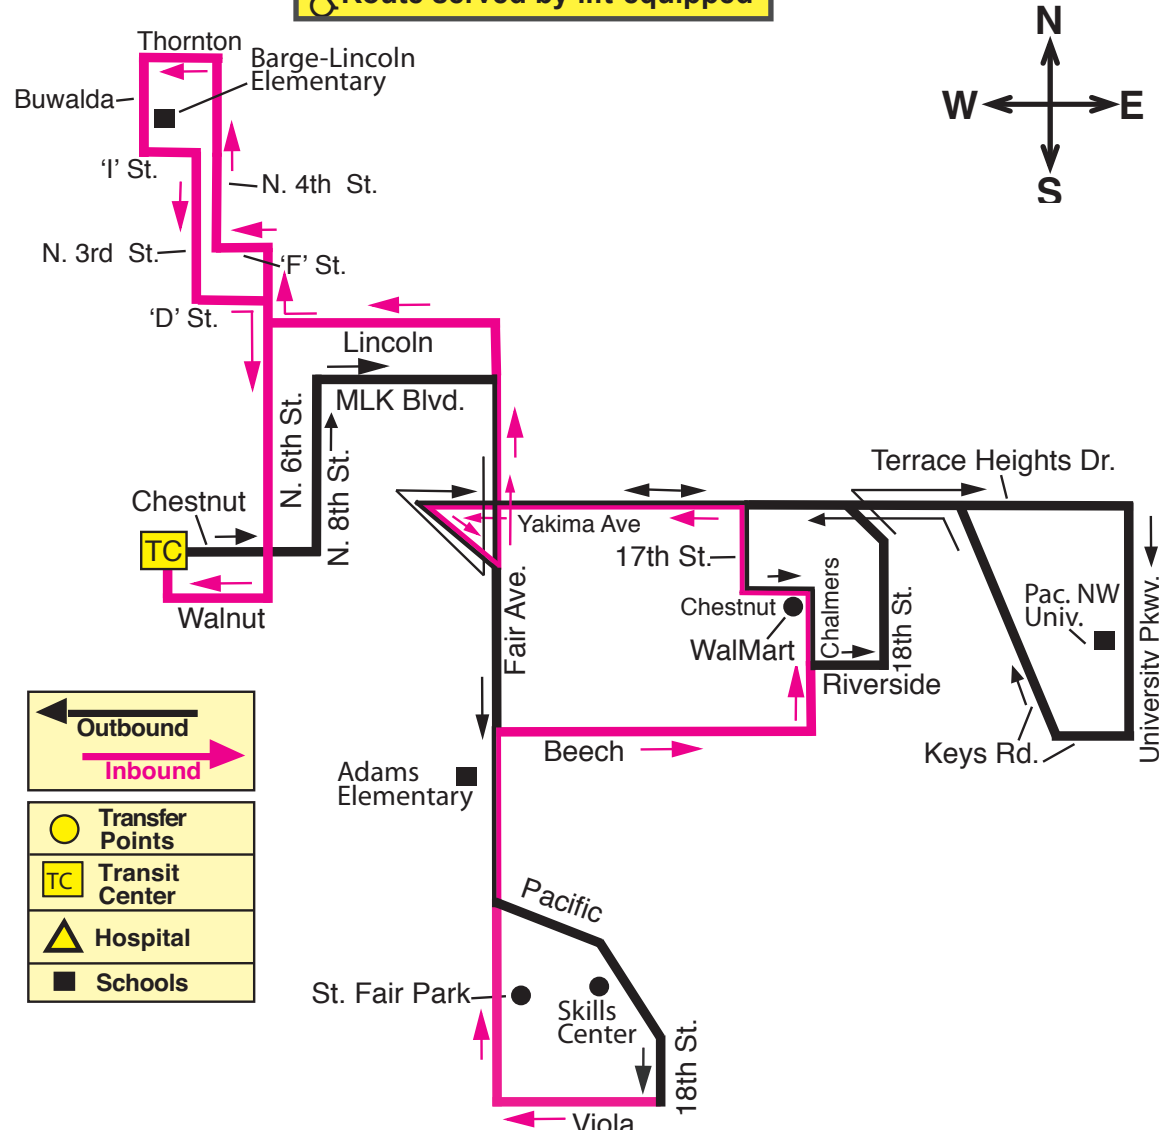

6 Fair Ave./No. 4th St.

Route served by lift-equipped

Bus stops generally every 2 blocks on route.

Serving Gateway Center, Wal-Mart, Yakima Greenway, Sarg Hubbard Park, Snokist, Terrace Heights Memorial Park, Pacific N.W. University, Riverside Christian School, Kiwanis Park, Adams Elementary School, Yakima County Stadium, Yakima Skills Center, EPIC, State Fair Park, Sundome, Ice Arena, Barge Lincoln Elementary School, Miller Park

6 Fair Ave./No 4th St.

Monday through Friday/lunes a viernes

OUTbound

INbound

	Transit Center	Gateway Center	Wal-Mart	Pacific NW Univ.	Kiwanis Park	18th St. Viola	State Fair Park	Wal-Mart	Gateway Center	N. 4th St. Thornton
AM	6:15	6:18	6:22	6:26	6:33	6:38	6:41	6:45	6:49	6:54
	*6:45	6:48	6:52	6:56	7:03	7:08	7:11	7:15	7:19	7:24
	7:15	7:18	7:22	7:26	7:33	7:38	7:41	7:45	7:49	7:54
	*7:45	7:48	7:52	7:56	8:03	8:08	8:11	8:15	8:19	8:24
	8:15	8:18	8:22	8:26	8:33	8:38	8:41	8:45	8:49	8:54
	*8:45	8:48	8:52	8:56	9:03	9:08	9:11	9:15	9:19	9:24
	9:15	9:18	9:22	9:26	9:33	9:38	9:41	9:45	9:49	9:54
	*9:45	9:48	9:52	9:56	10:03	10:08	10:11	10:15	10:19	10:24
	10:15	10:18	10:22	10:26	10:33	10:38	10:41	10:45	10:49	10:54
	*10:45	10:49	10:53	10:58	11:08	11:14	11:18	11:23	11:27	11:32
	*11:15	11:19	11:23	11:28	11:38	11:44	11:48	11:53	11:57	12:02
*11:55	11:59	12:03	12:08	12:18	12:24	12:28	12:33	12:37	12:42	
PM	*12:25	12:29	12:33	12:38	12:48	12:54	12:58	1:03	1:07	1:12
	*1:05	1:09	1:13	1:18	1:28	1:34	1:38	1:43	1:47	1:52
	*1:35	1:39	1:43	1:48	1:58	2:04	2:08	2:13	2:17	2:22
	*2:15	2:19	2:23	2:28	2:38	2:44	2:48	2:53	2:57	3:02
	*2:45	2:49	2:53	2:58	3:08	3:14	3:18	3:23	3:27	3:32
	*3:25	3:29	3:33	3:38	3:48	3:54	3:58	4:03	4:07	4:12
	*3:55	3:59	4:03	4:08	4:18	4:24	4:28	4:33	4:37	4:42
	*4:40	4:44	4:48	4:53	5:03	5:09	5:13	5:18	5:22	5:27
	*5:10	5:14	5:18	5:23	5:33	5:39	5:43	5:48	5:52	5:57
	*5:45	5:48	5:52	5:56	6:03	6:08	6:11	6:15	6:19	6:24
	6:15	6:18	6:22	6:26	6:33	6:38	6:41	6:45	6:49/SD	SD

* Denotes Holiday Service Schedule

SD = Service Discontinued